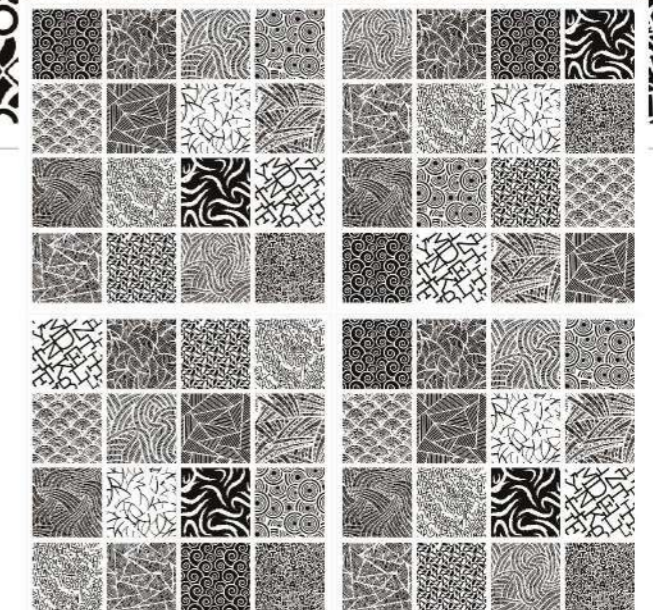

Monarch White

GLAZED
VITRIFIED TILES

600X600MM
CARVING

MOROCRAFT
COLLECTION

3 Random