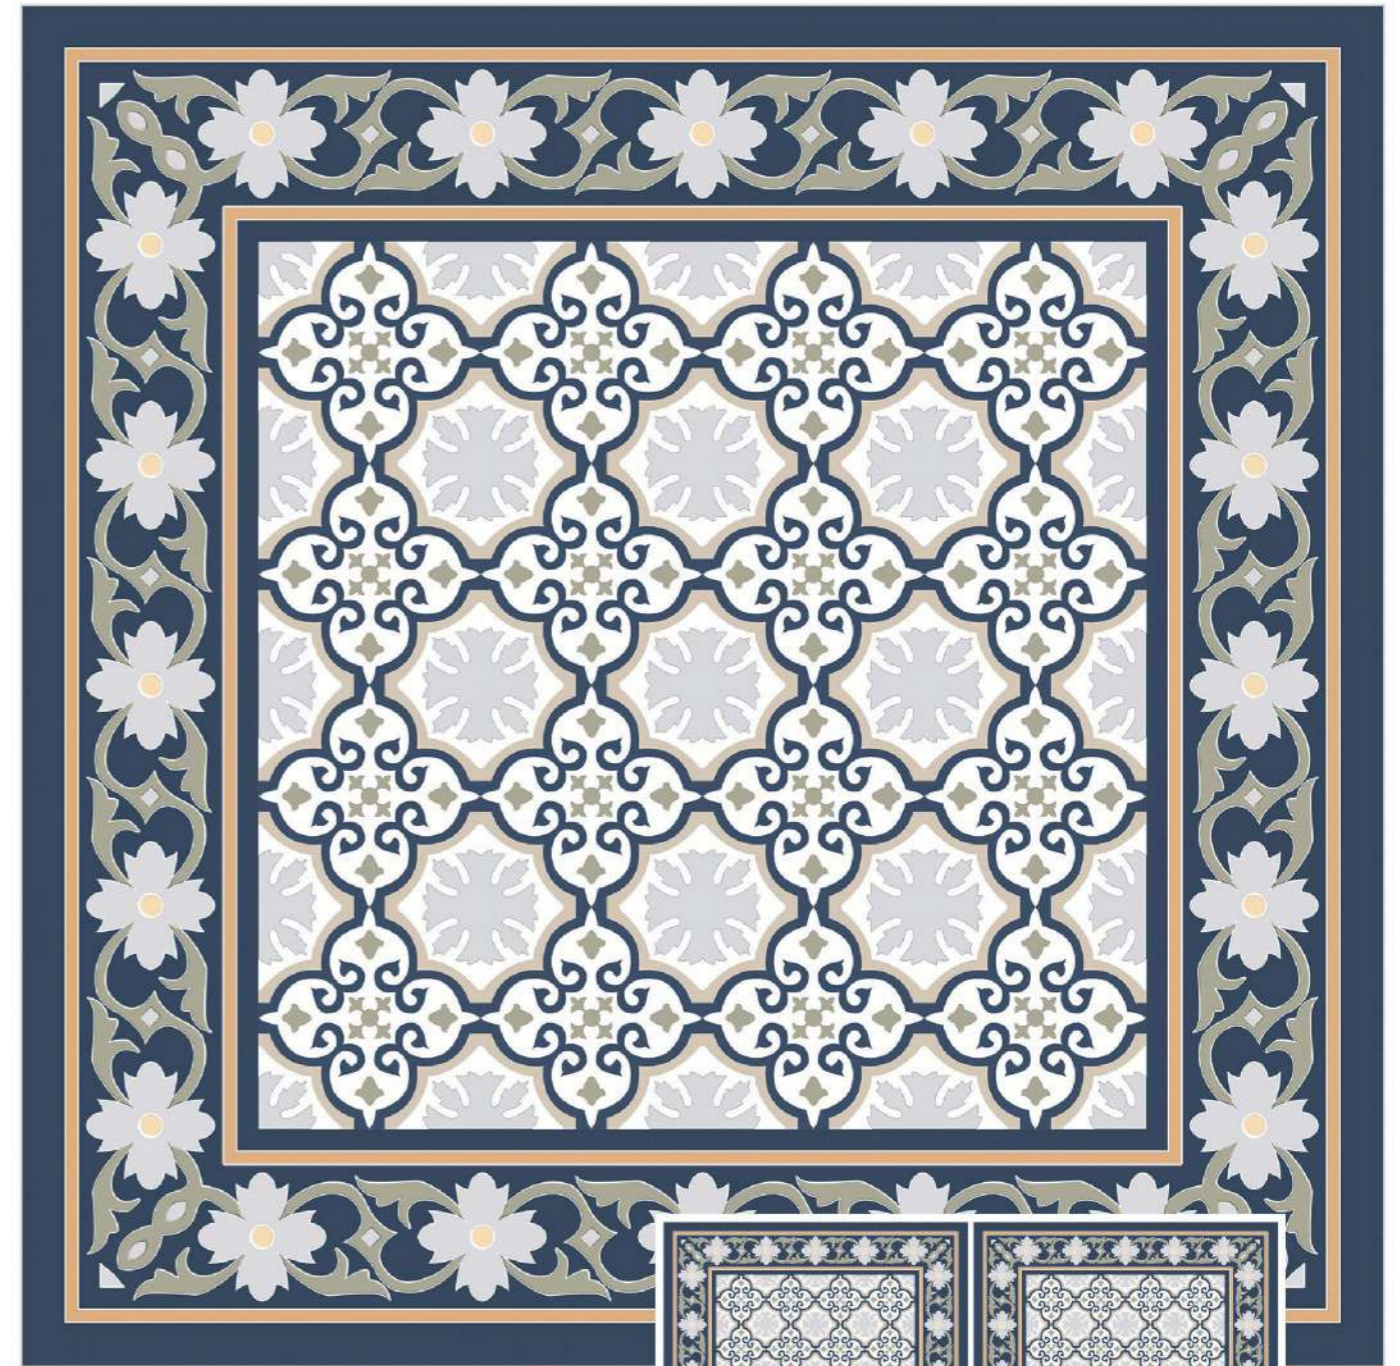

1 Random

Persian Arte

GLAZED
VITRIFIED TILES

600X600MM
CARVING

MOROCRAFT
COLLECTION

1 Random

Prada Black

GLAZED
VITRIFIED TILES