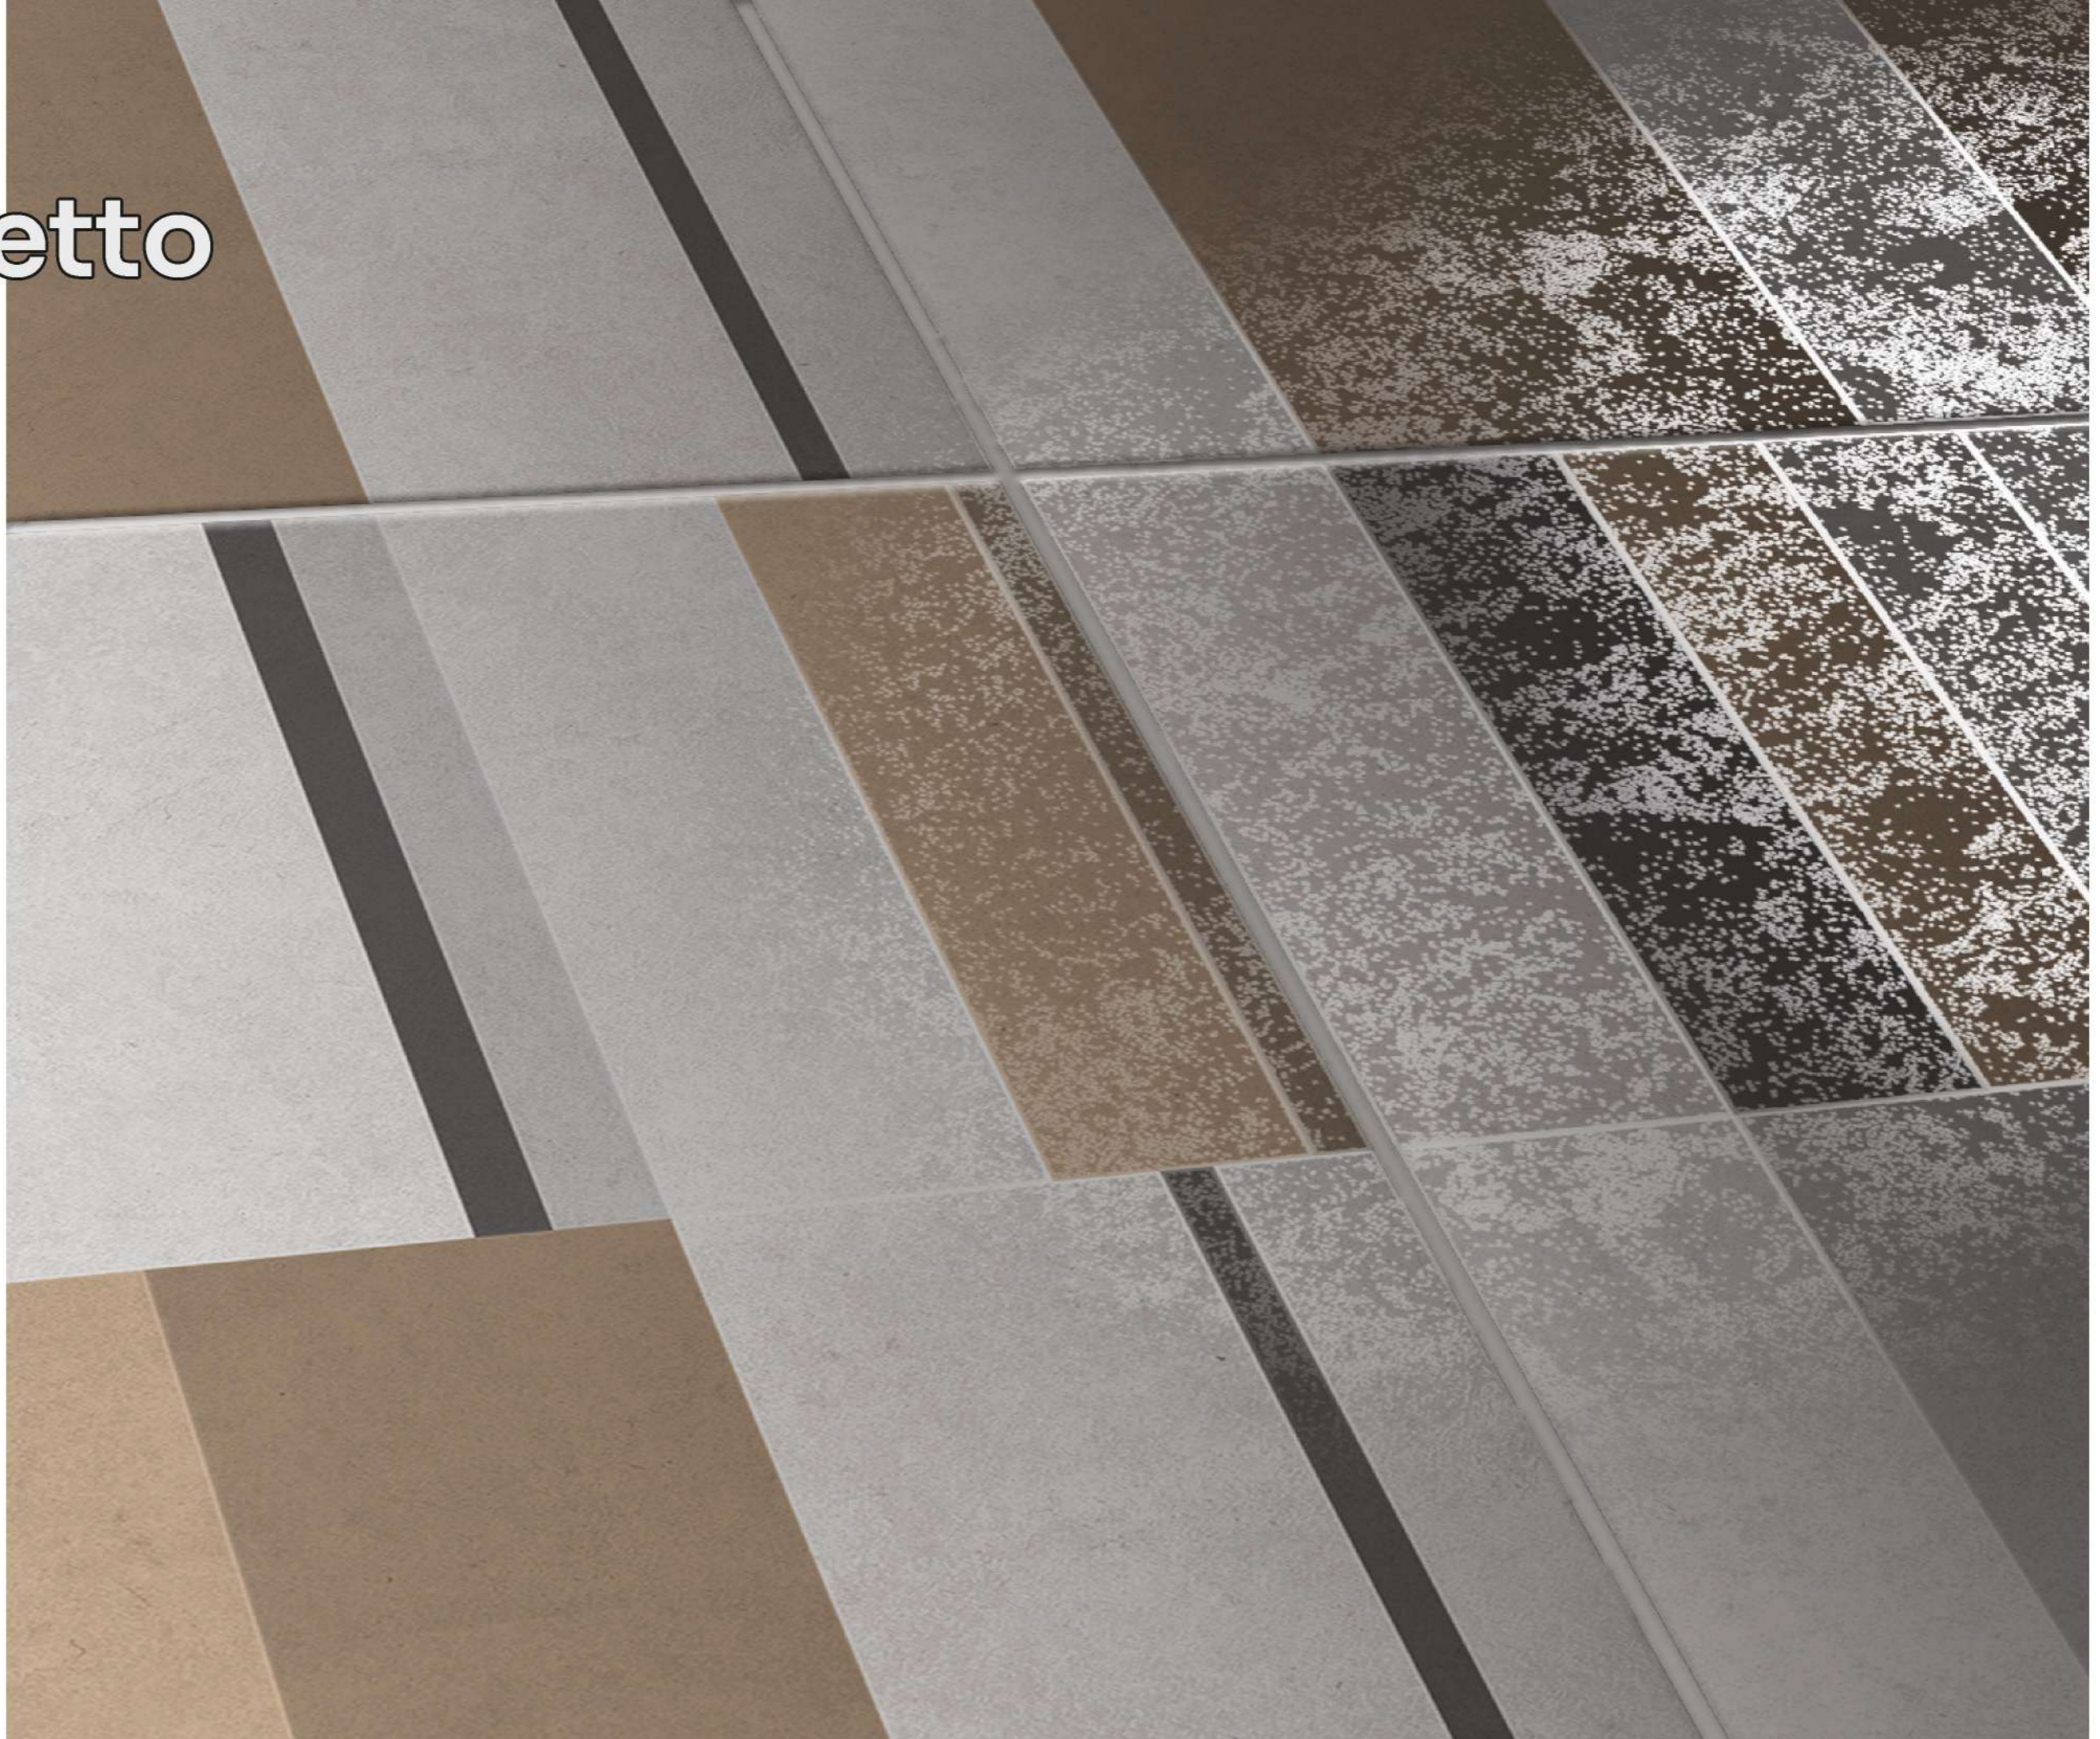

Confetto

Anti-bacterial

Scratch Resistant

Abrasion Resistant