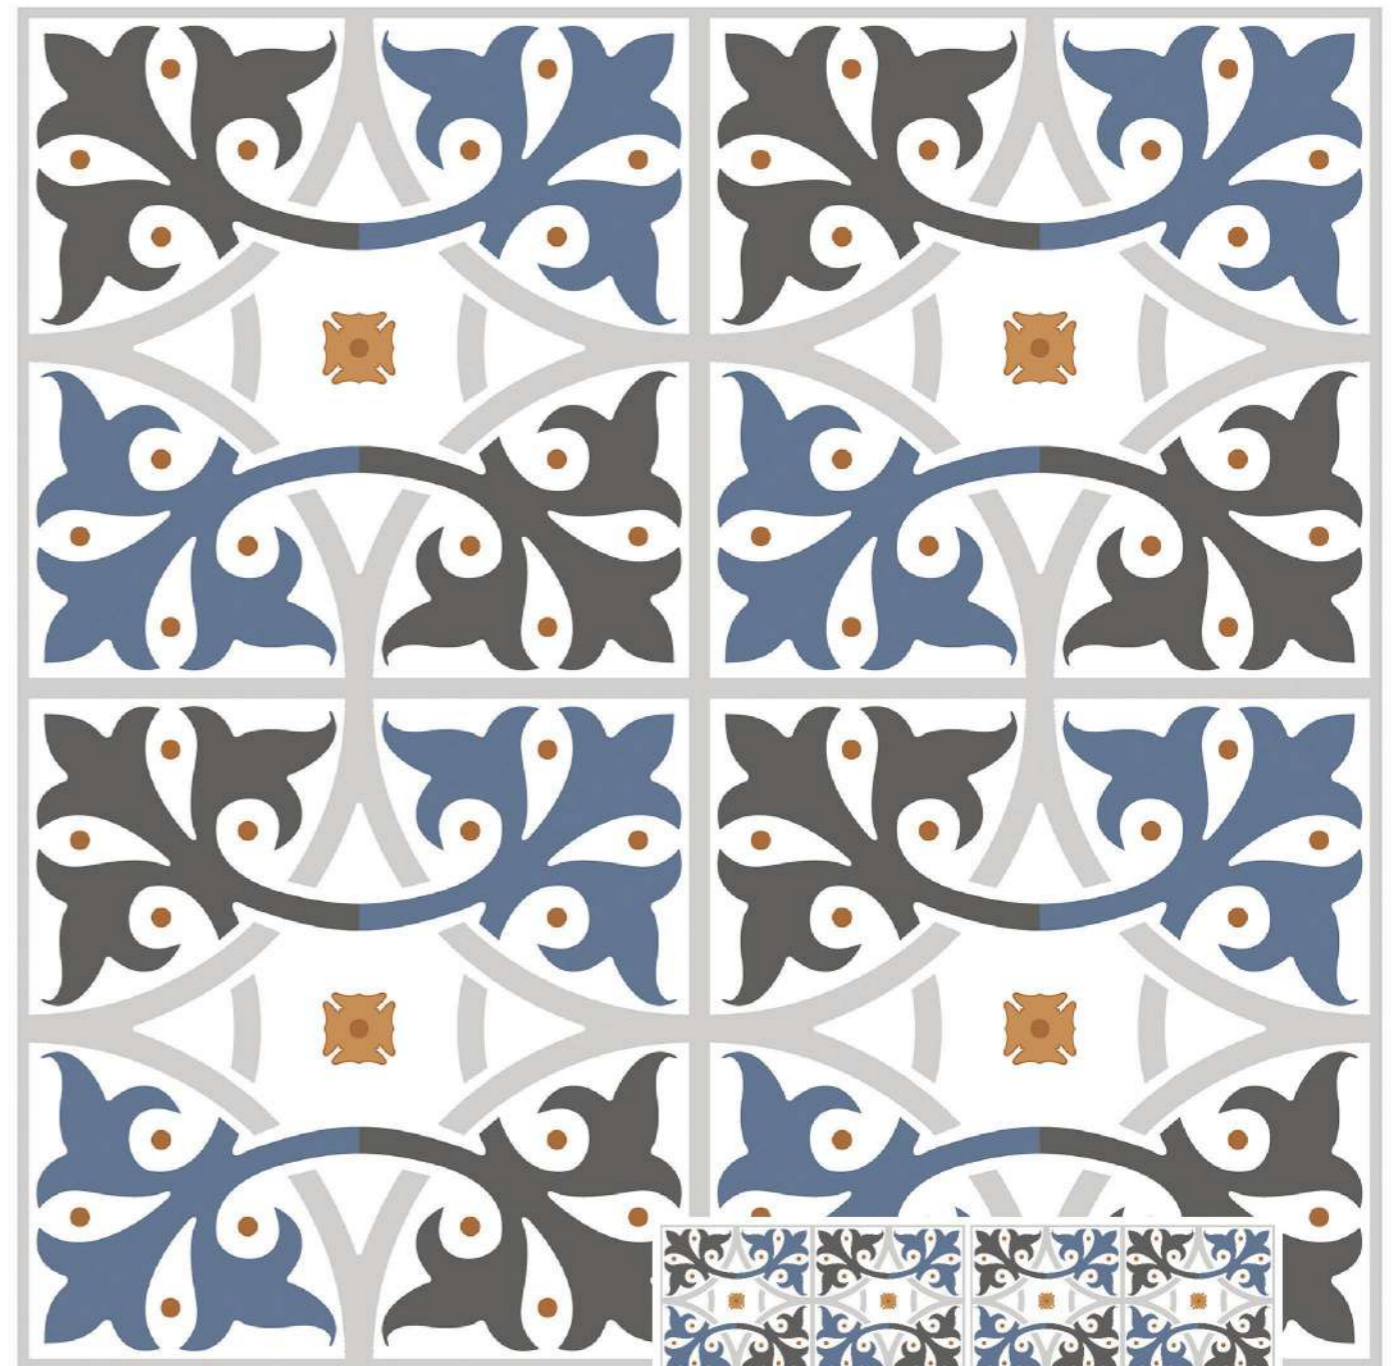

Disney Azure

GLAZED
VITRIFIED TILES

600X600MM
CARVING

MOROCRAFT
COLLECTION

1 Random