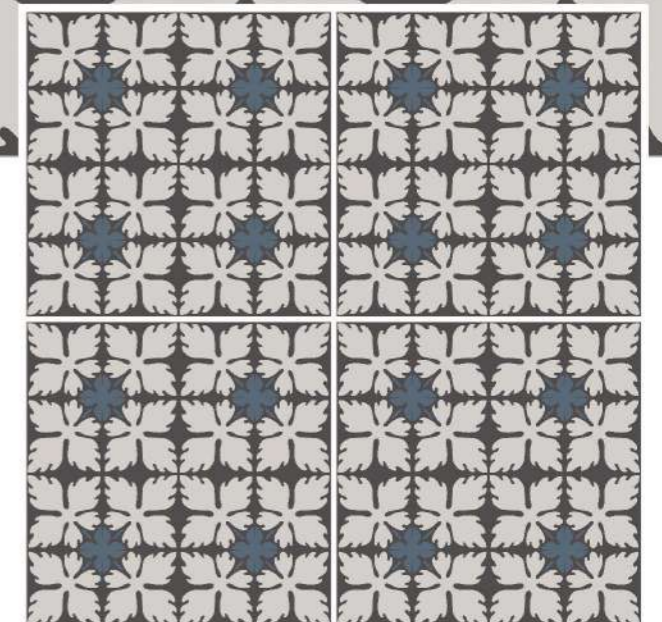

Autumn Graphite

GLAZED
VITRIFIED TILES

600X600MM
CARVING

MOROCRAFT
COLLECTION

1 Random