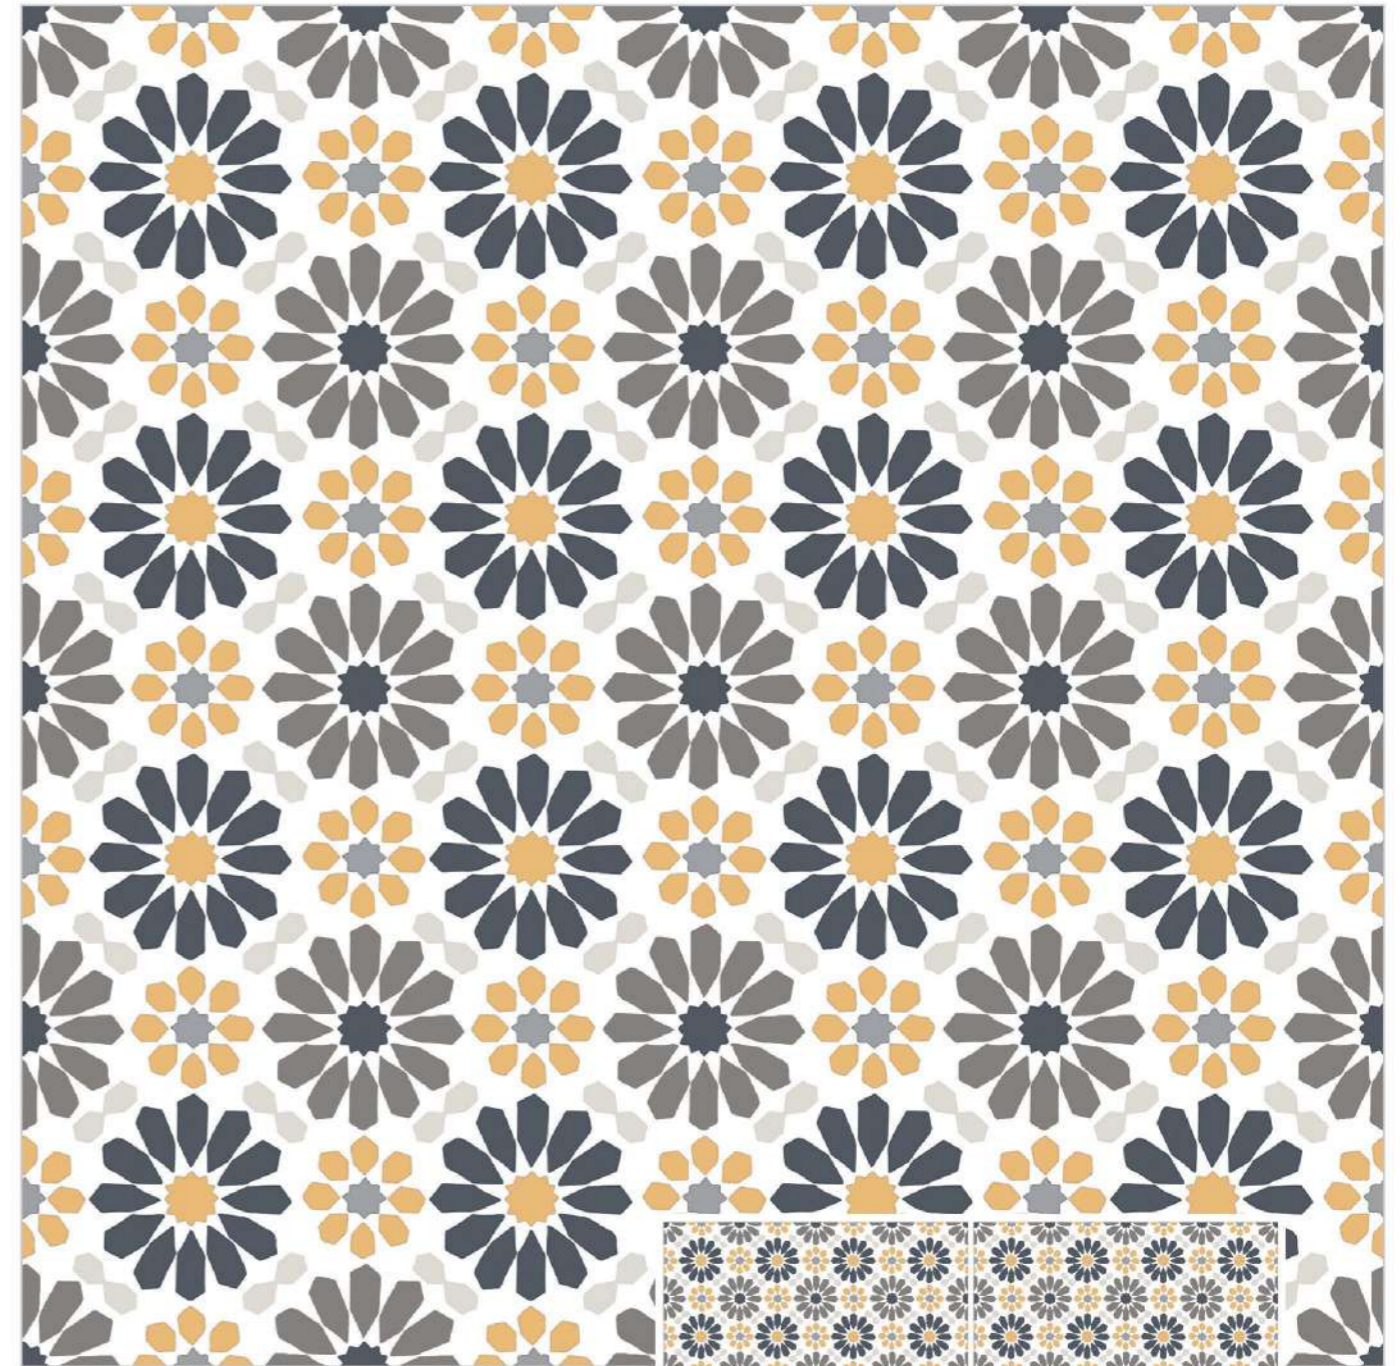

MOROCRAFT
COLLECTION

1 Random

Fresco Black

GLAZED
VITRIFIED TILES

600X600MM
CARVING

MOROCRAFT
COLLECTION

1 Random

Glorious Azul