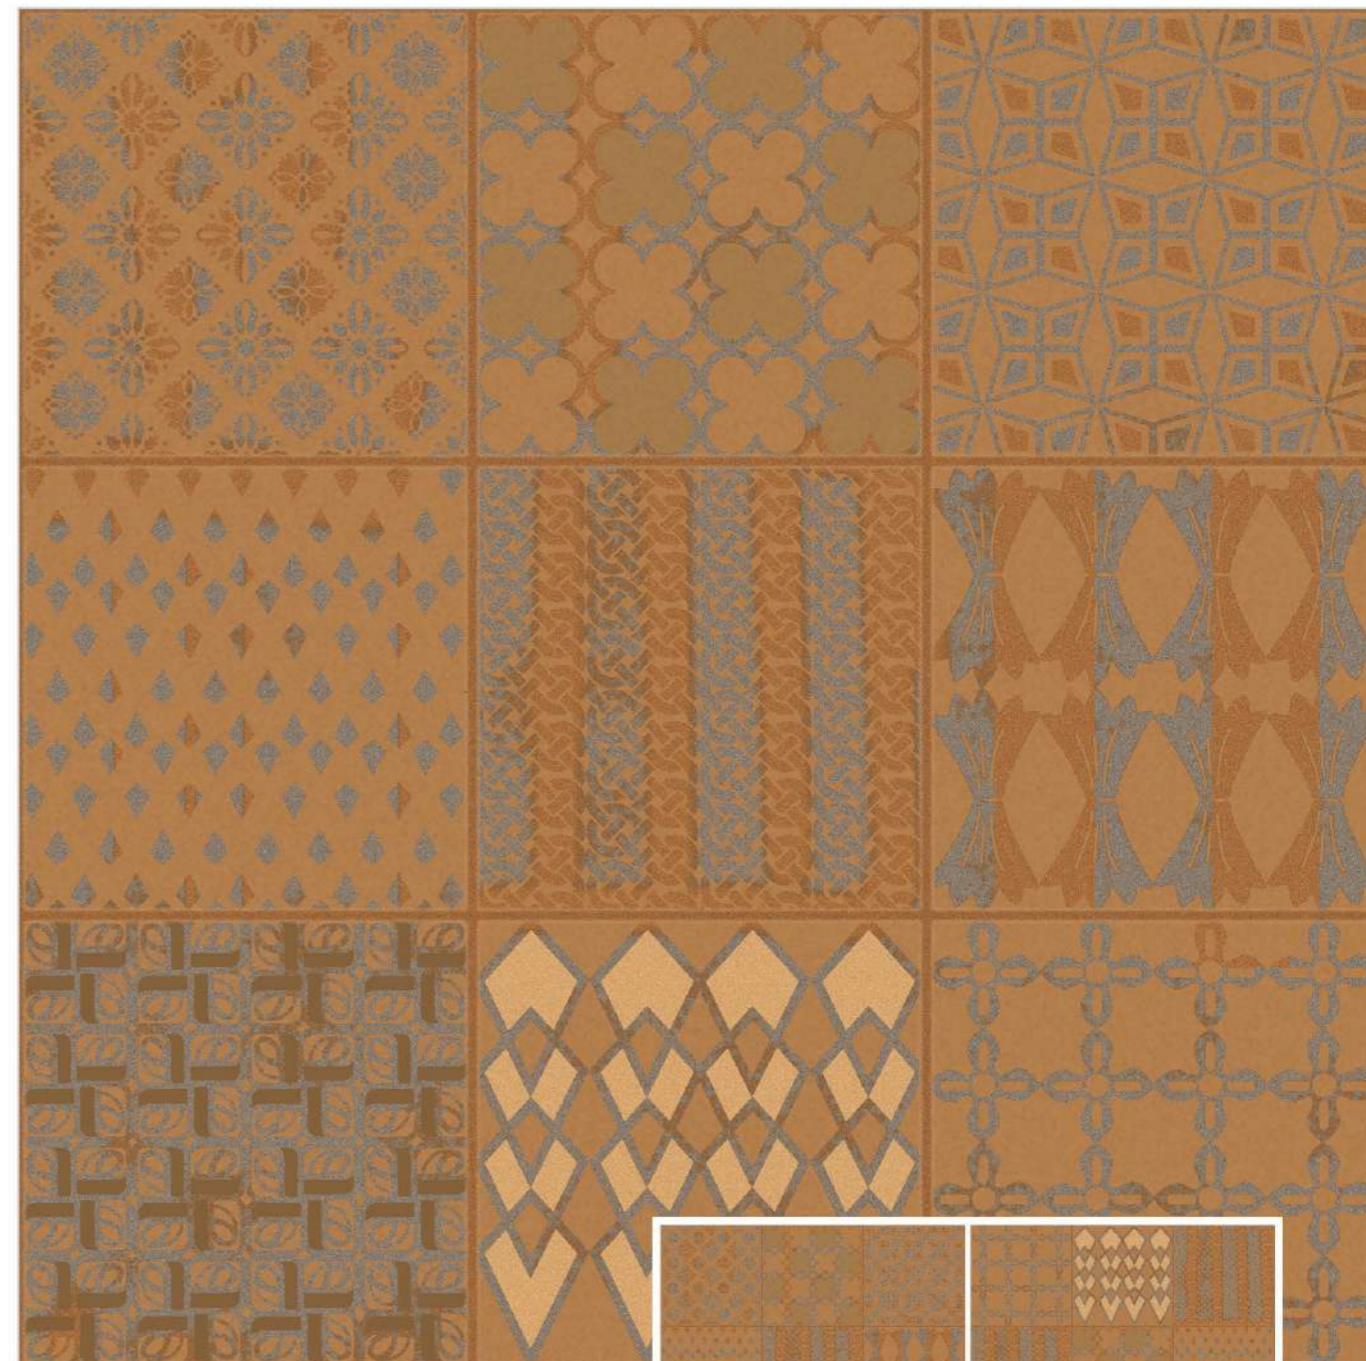

Florida Café

GLAZED
VITRIFIED TILES

600X600MM
CARVING

MOROCRAFT
COLLECTION

3 Random