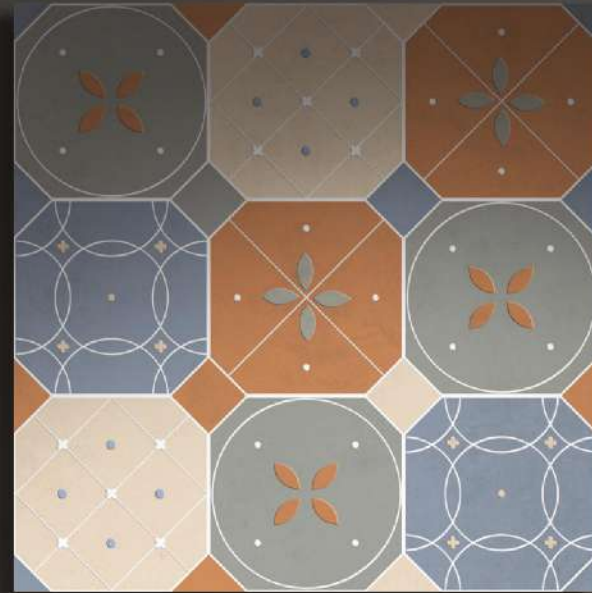

MOROCRAFT

COLLECTION

Our collection is the epitome of intricate patterns that come in captivating colors. It comes in a range of different ornamental patterns in carving finish that suit every taste and become a perfect choice for every space.