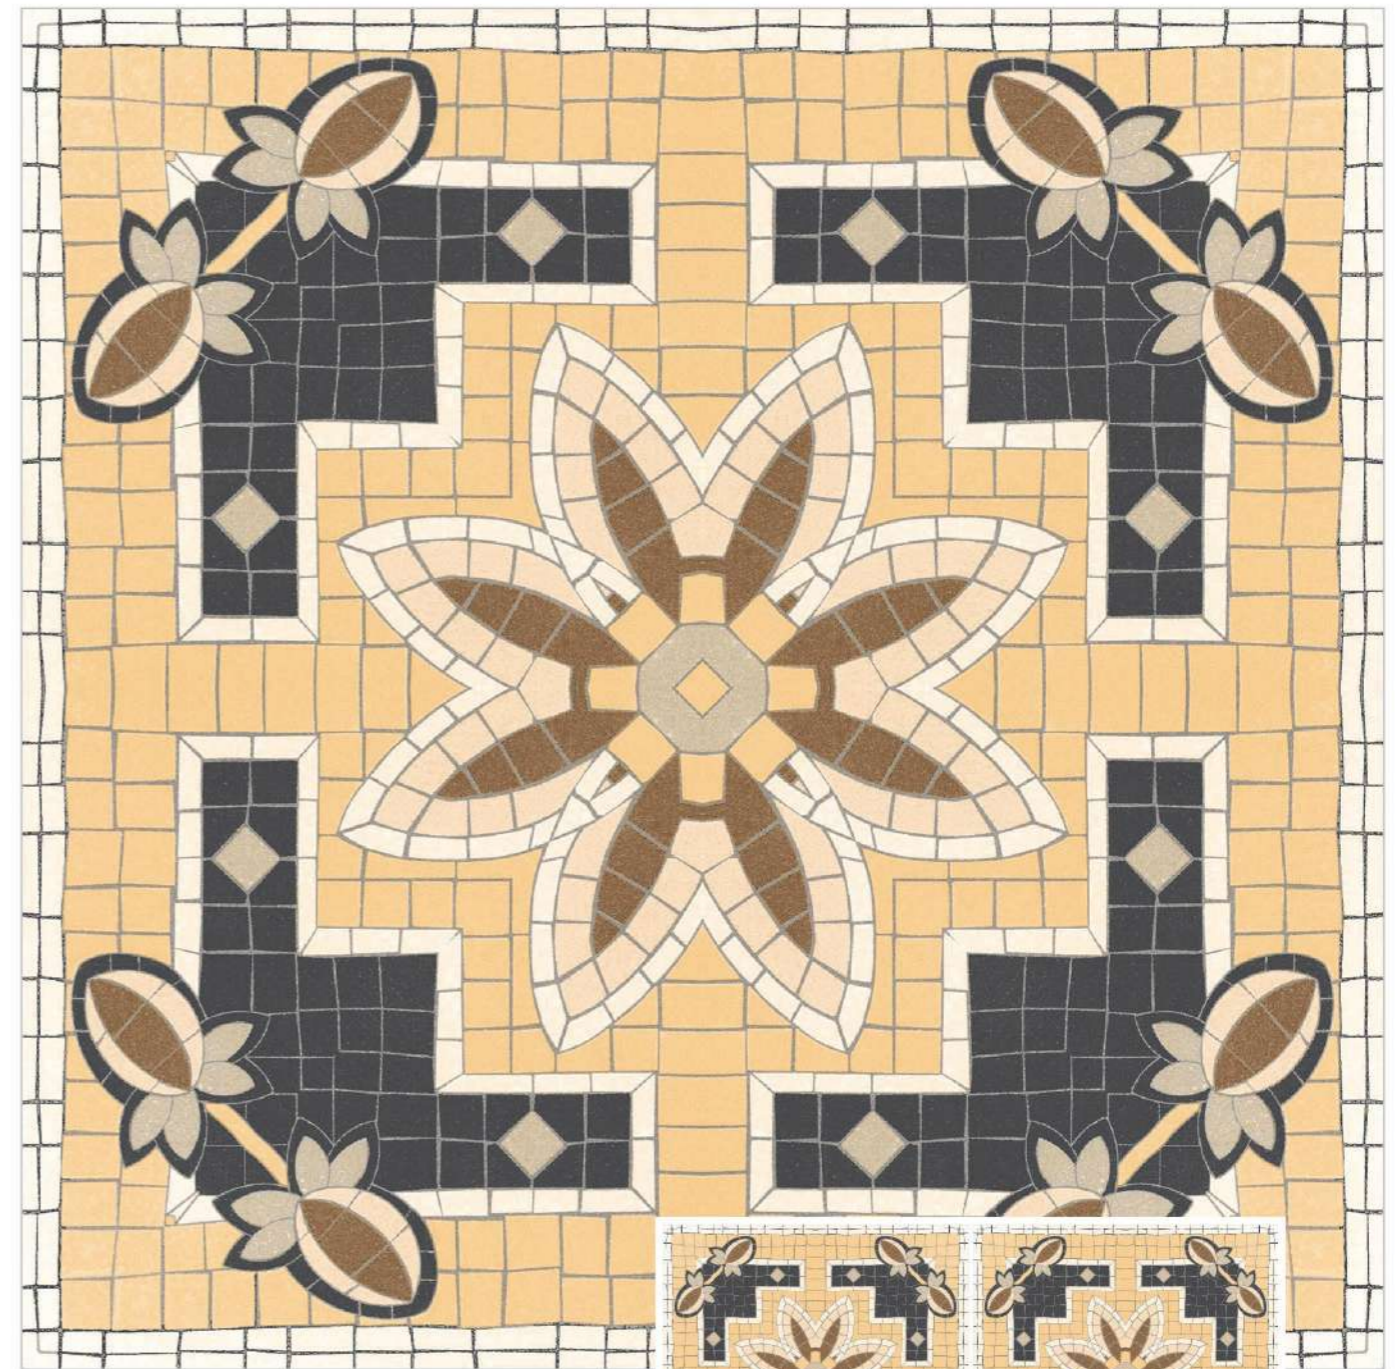

600X600MM
CARVING

MOROCRAFT
COLLECTION

1 Random

Bissaza

GLAZED
VITRIFIED TILES

600X600MM
CARVING

MOROCRAFT
COLLECTION

1 Random