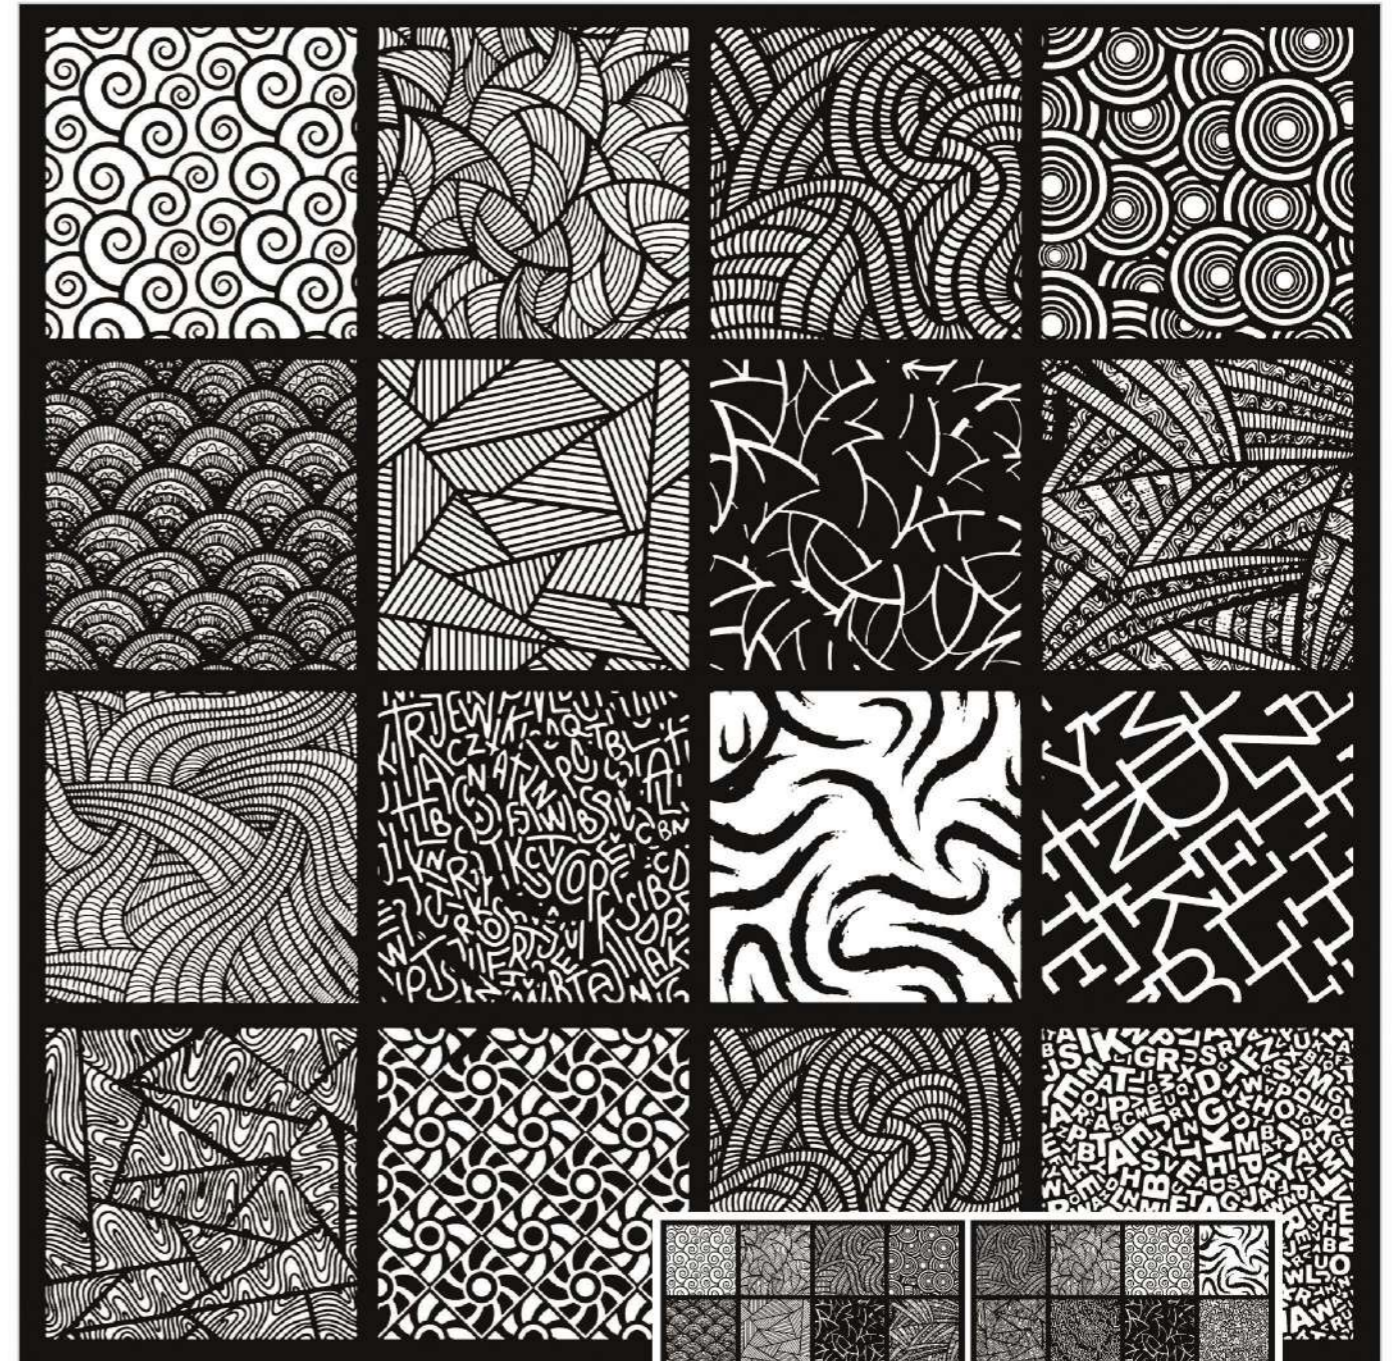

GLAZED
VITRIFIED TILES

600X600MM
CARVING

MOROCRAFT
COLLECTION

1 Random

Mistero Black

GLAZED
VITRIFIED TILES

600X600MM
CARVING

MOROCRAFT
COLLECTION

1 Random

Mistero Green

GLAZED
VITRIFIED TILES

600X600MM
CARVING

MOROCRAFT
COLLECTION

1 Random

Monarch Black

GLAZED
VITRIFIED TILES

600X600MM
CARVING

MOROCRAFT
COLLECTION

3 Random

Best
times
THE
WINE
to
drink
WITH
FRIENDS

Monarch White

GLAZED
VITRIFIED TILES

600X600MM
CARVING

MOROCRAFT
COLLECTION