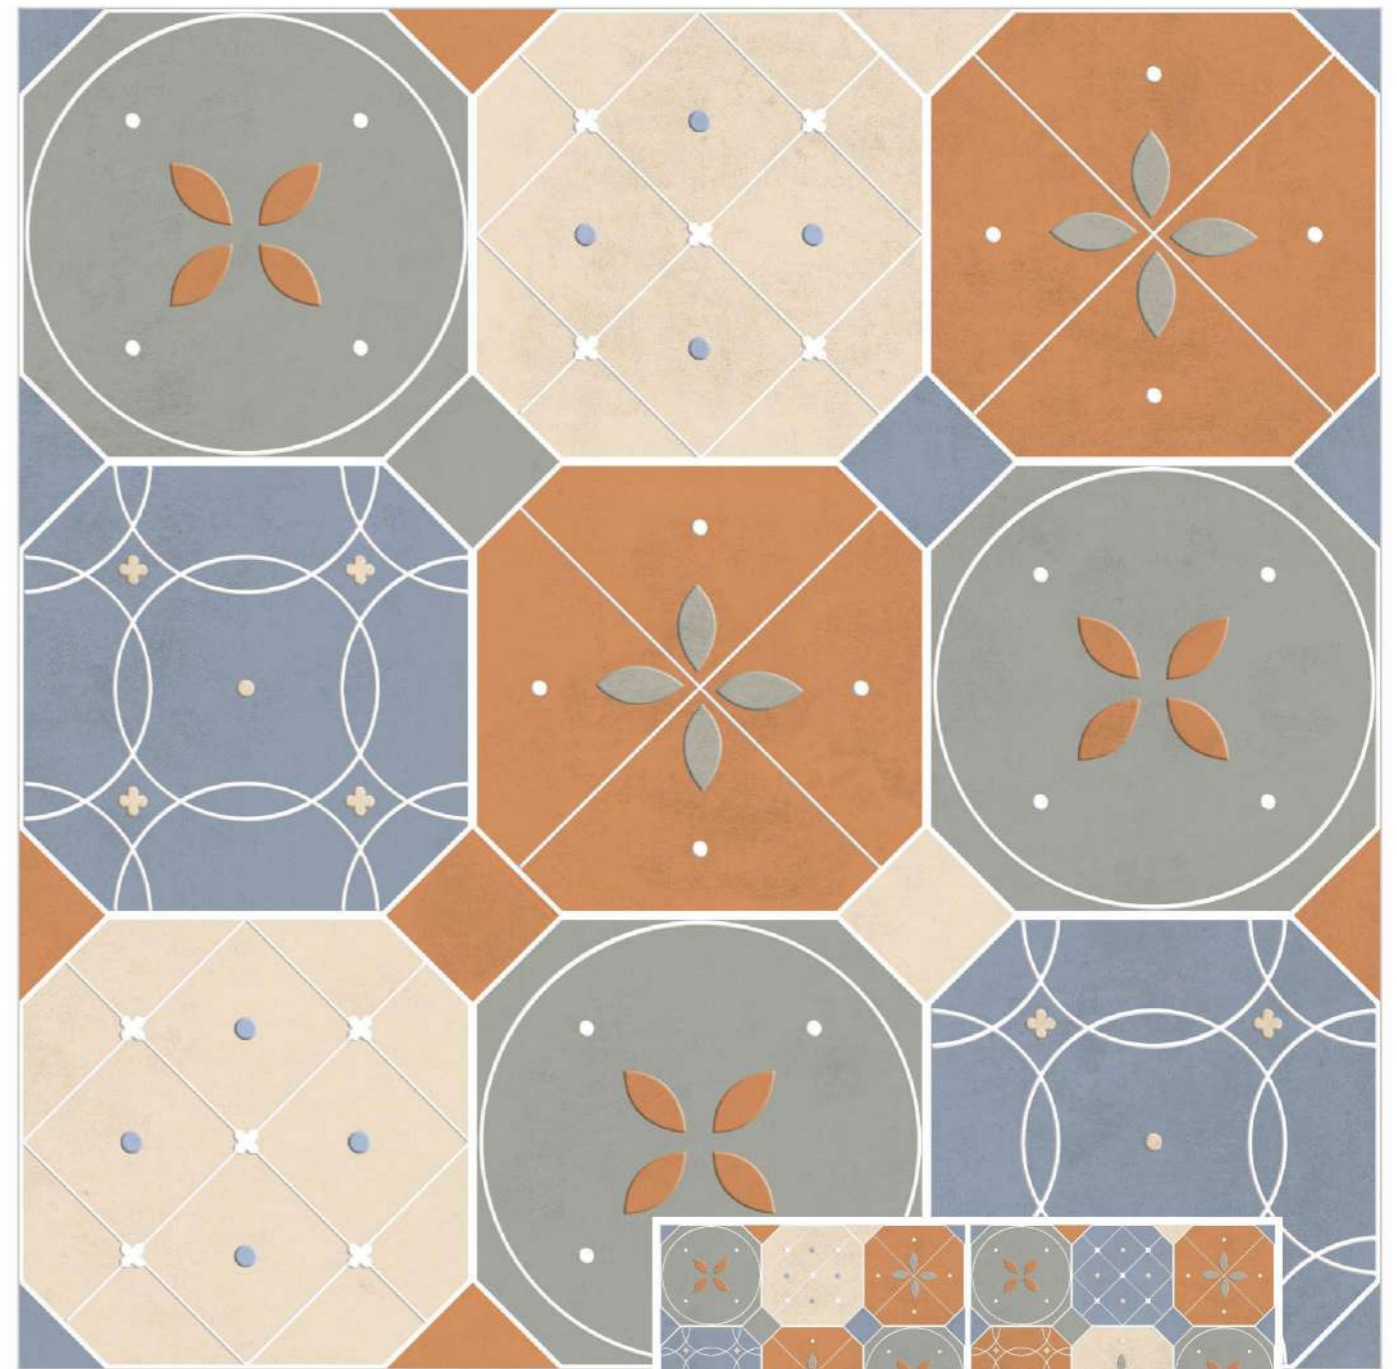

Abrasion Resistant

A book is
a dream
that you
hold in
our hands

Cromatic Multi

GLAZED
VITRIFIED TILES

600X600MM
CARVING

MOROCRAFT
COLLECTION

2 Random

URBAN
COFFEE