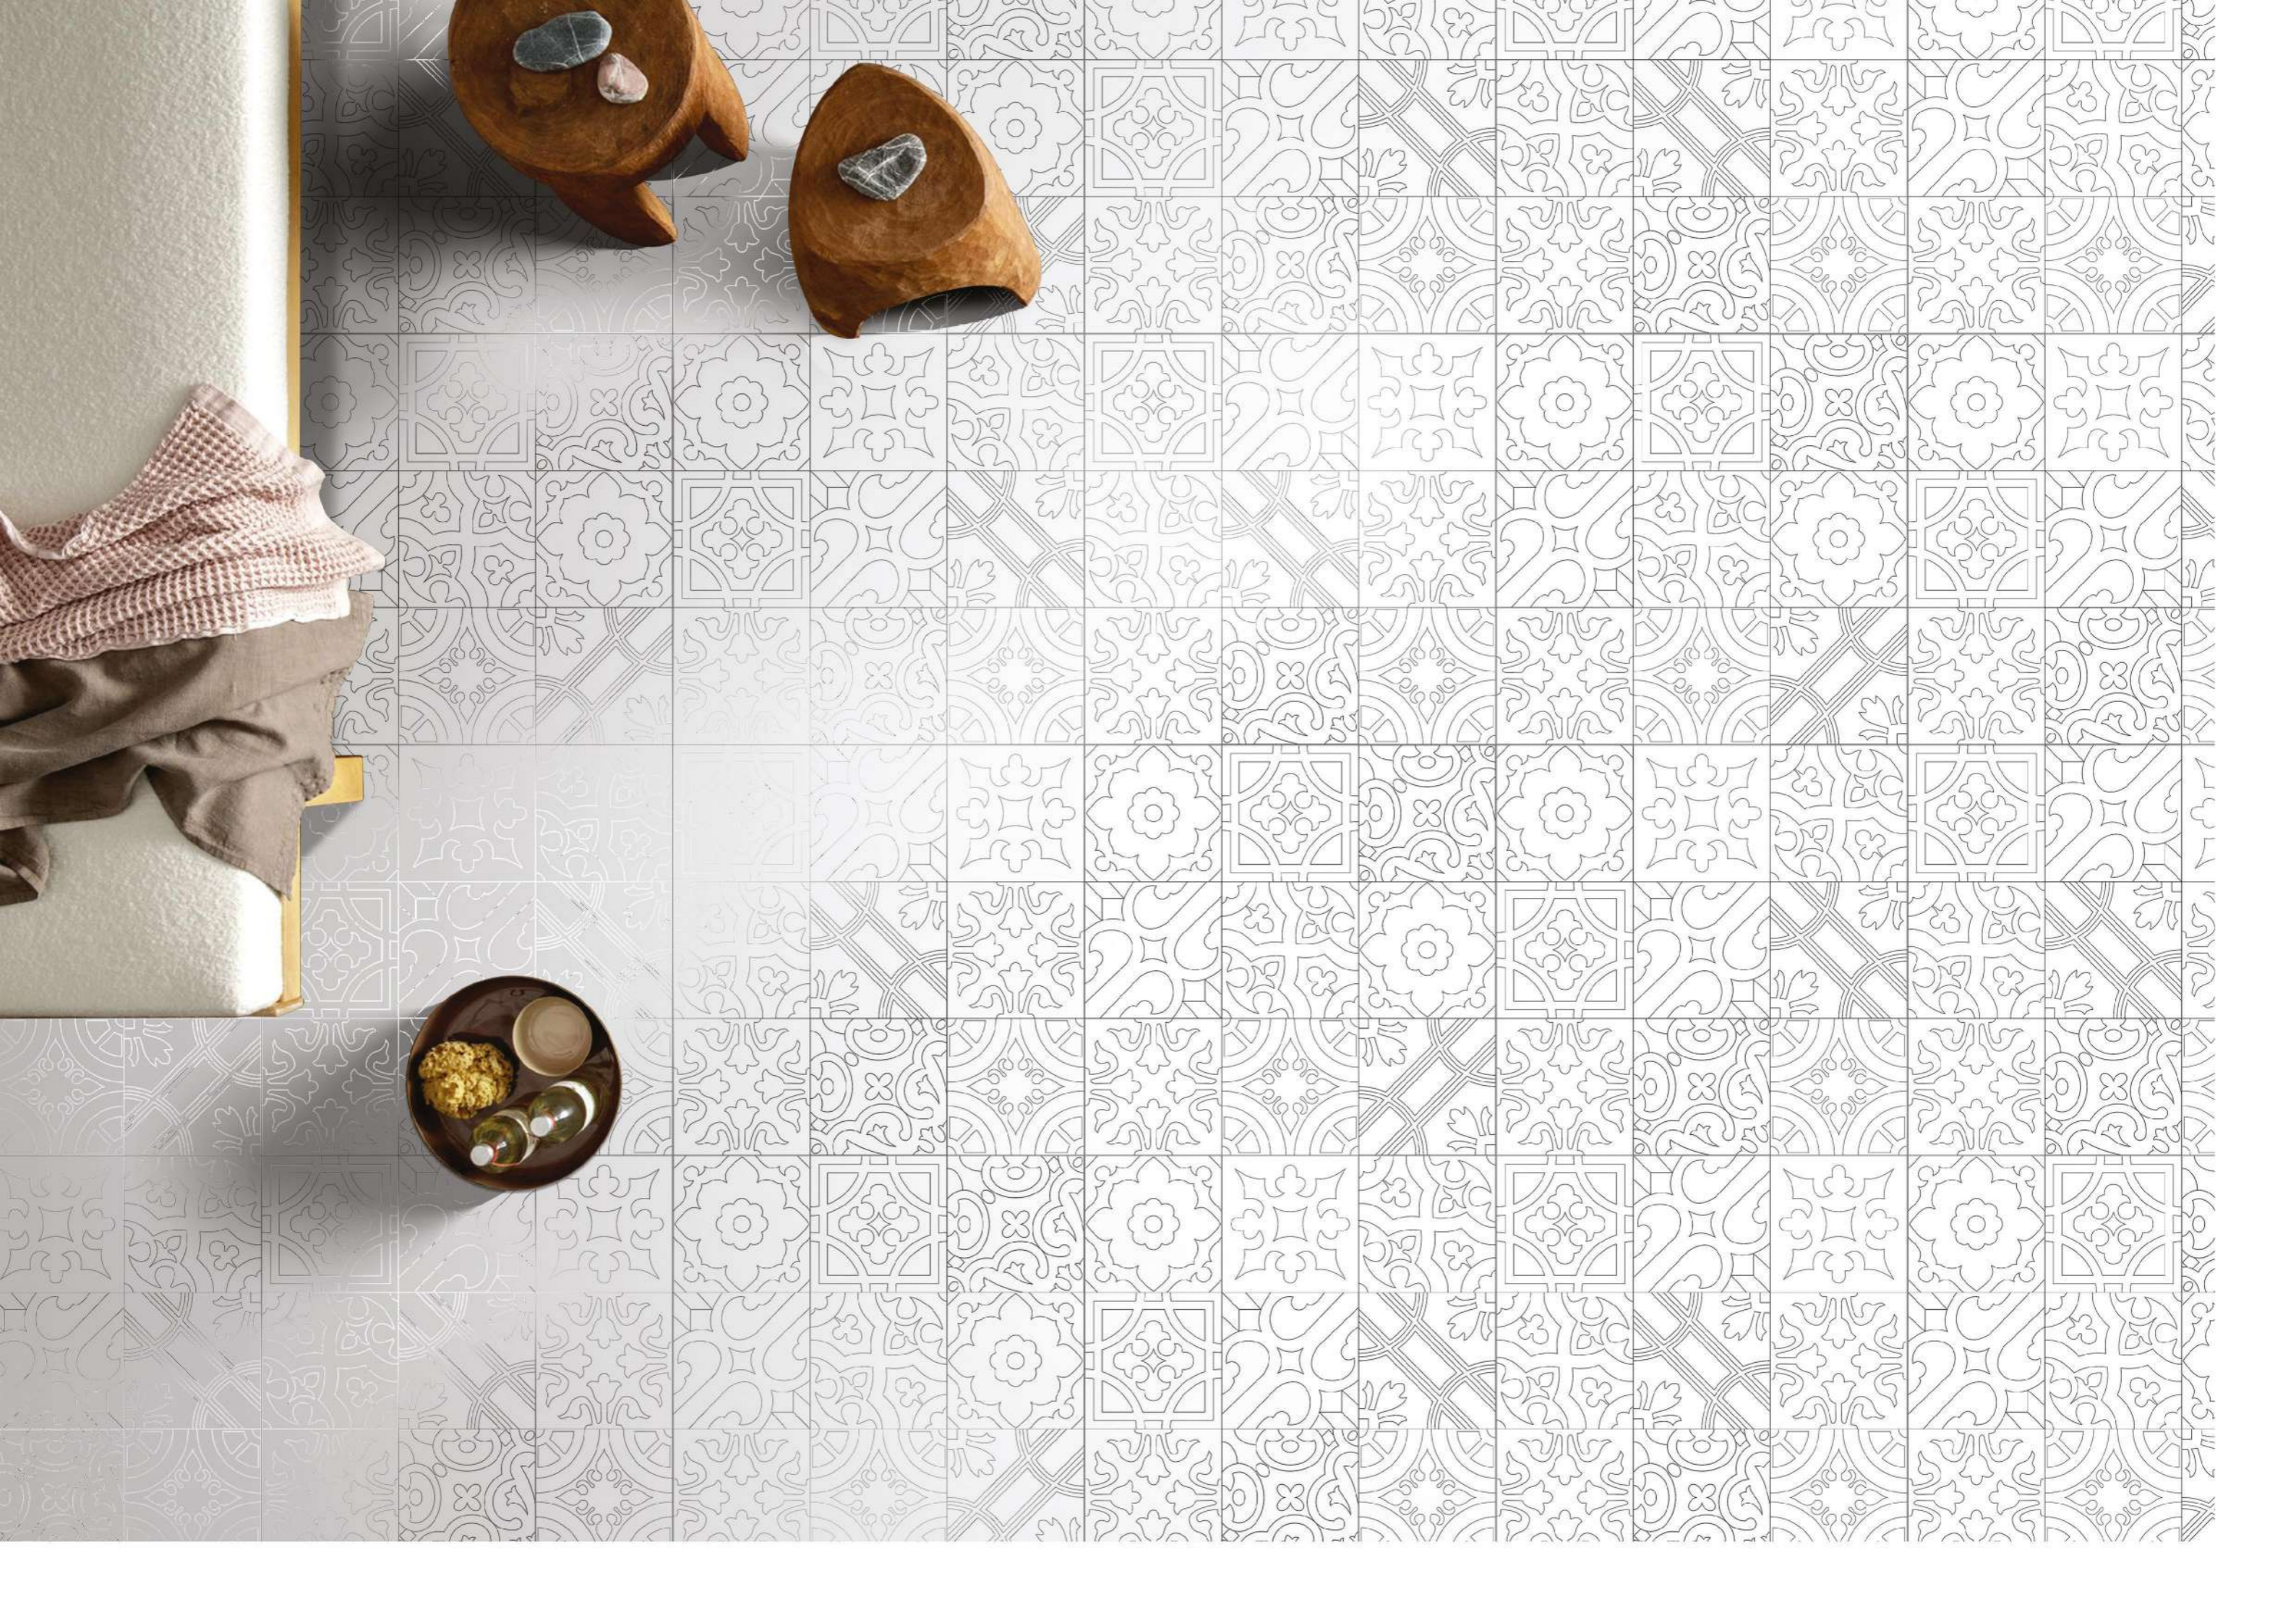

3 Random

Floriana White

GLAZED
VITRIFIED TILES

600X600MM
CARVING

MOROCRAFT
COLLECTION

3 Random

Florida Café

GLAZED
VITRIFIED TILES