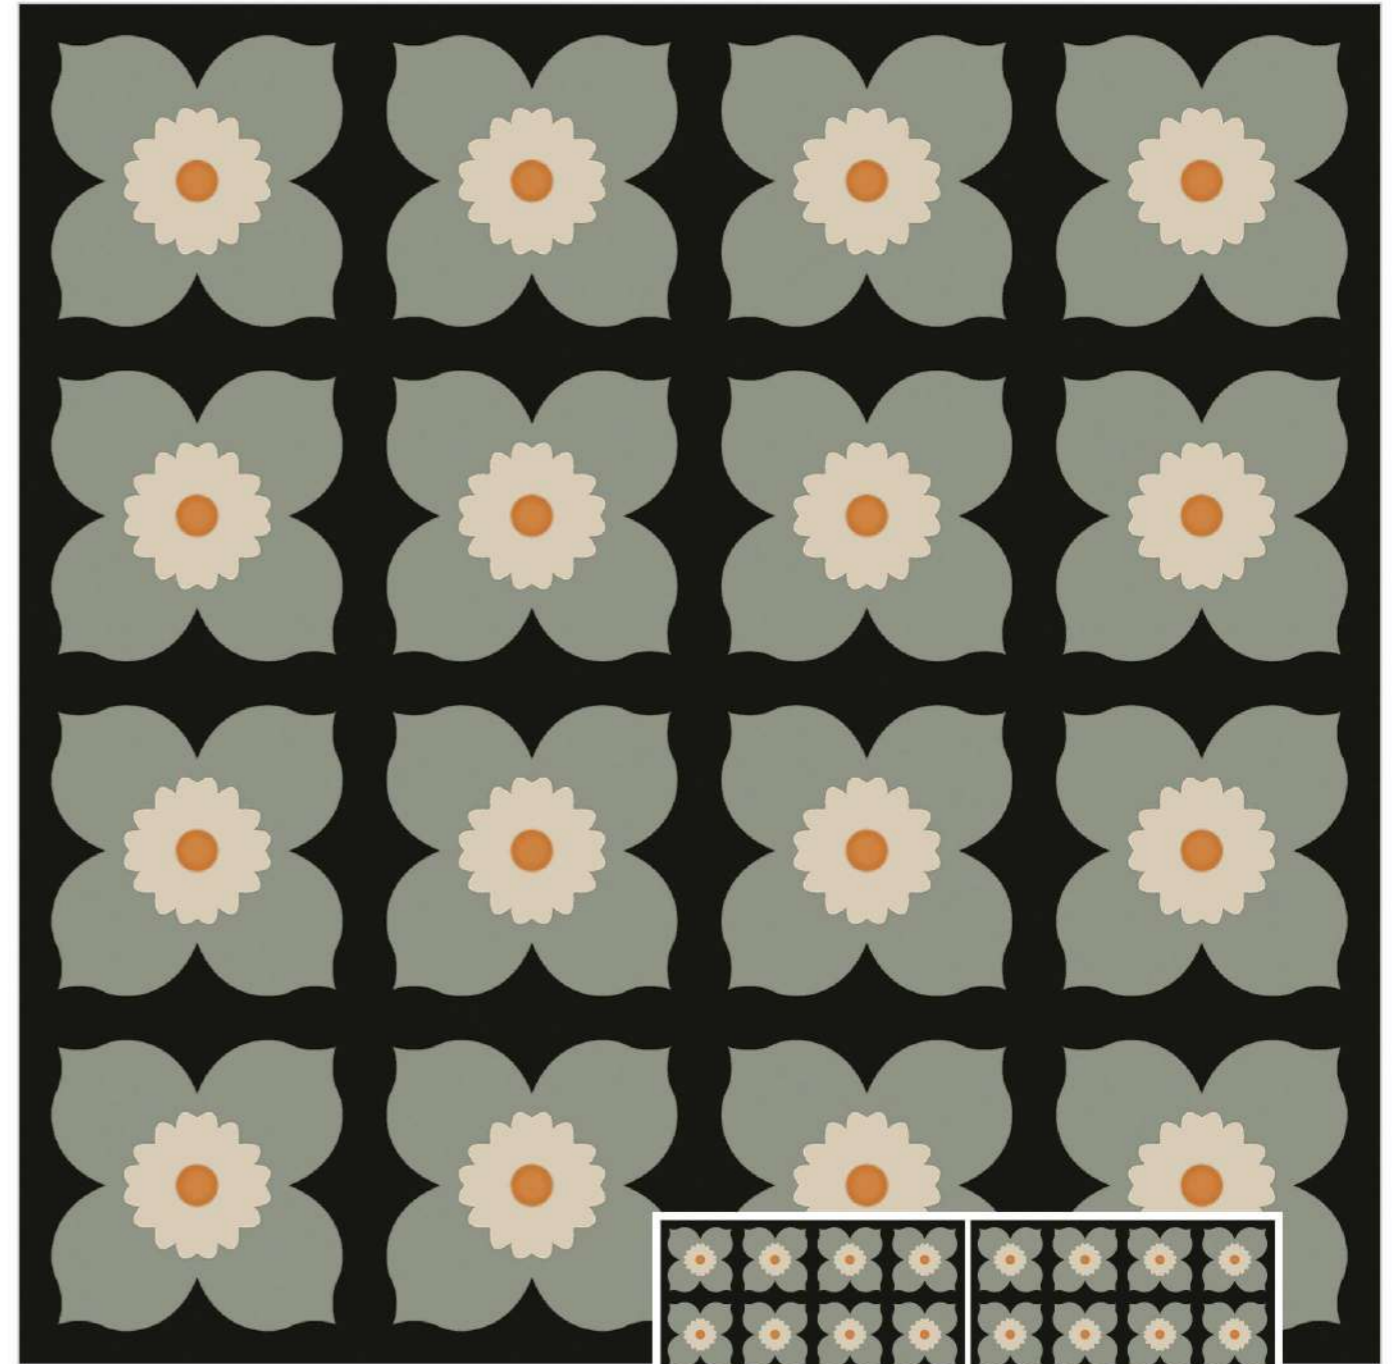

Florence Green

GLAZED
VITRIFIED TILES

600X600MM
CARVING

MOROCRAFT
COLLECTION

1 Random