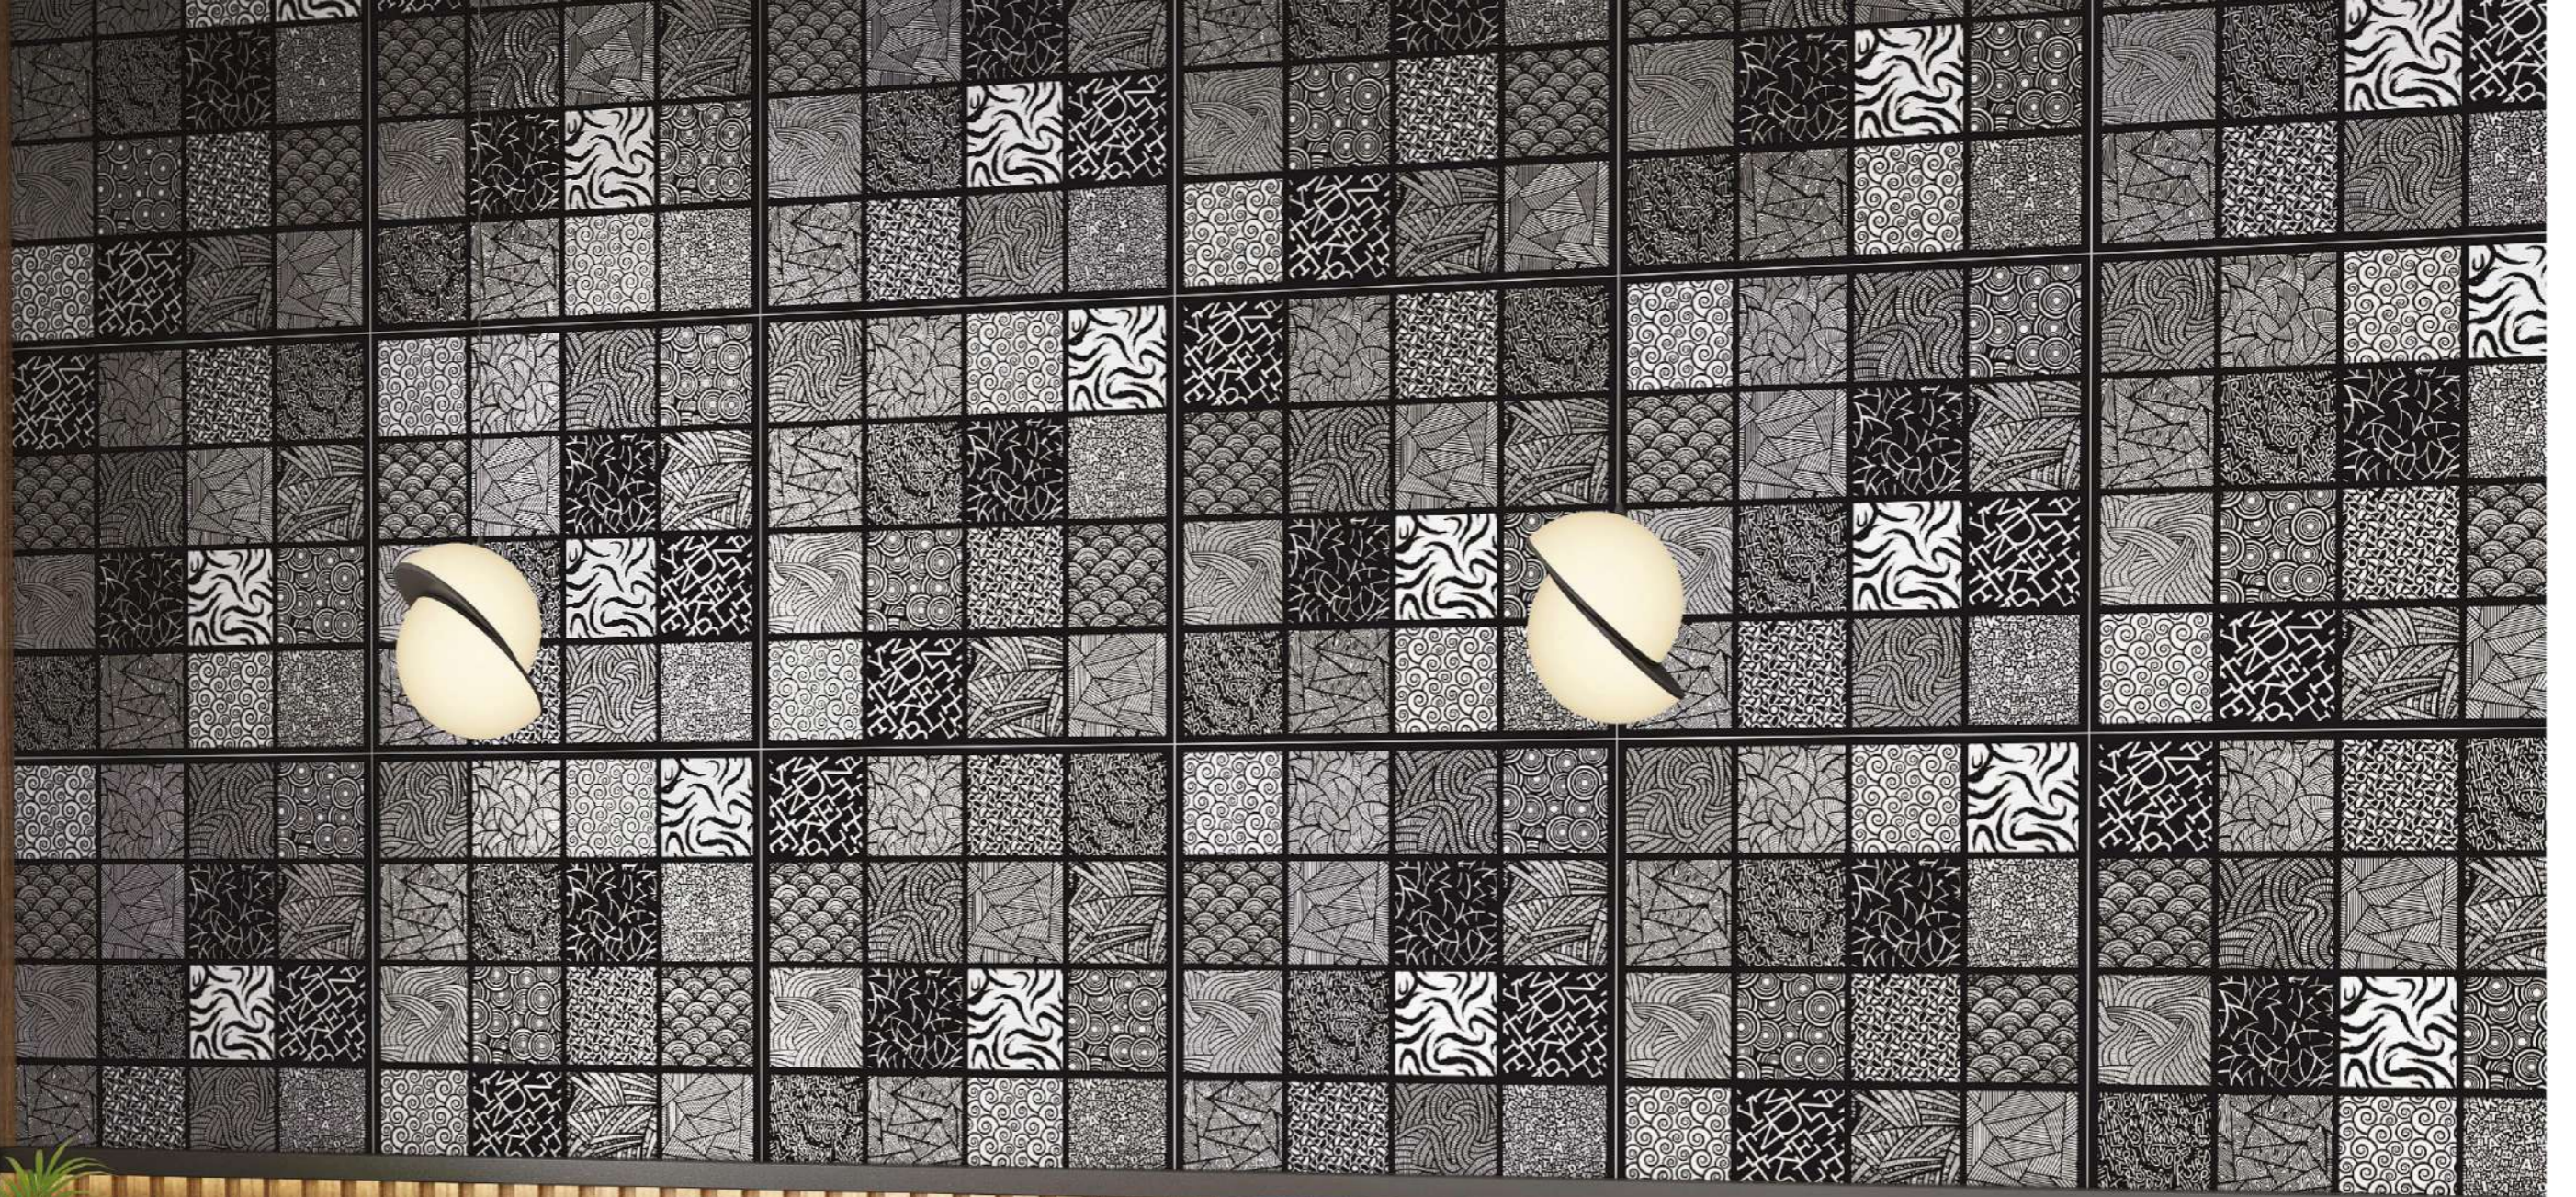

1 Random

Mistero Green

GLAZED
VITRIFIED TILES

600X600MM
CARVING

MOROCRAFT
COLLECTION

1 Random

Monarch Black

GLAZED
VITRIFIED TILES

600X600MM
CARVING

MOROCRAFT
COLLECTION

3 Random

Best
times
THE
WINE
to
drink
WITH
FRIENDS

Monarch White

GLAZED
VITRIFIED TILES

600X600MM
CARVING

MOROCRAFT
COLLECTION